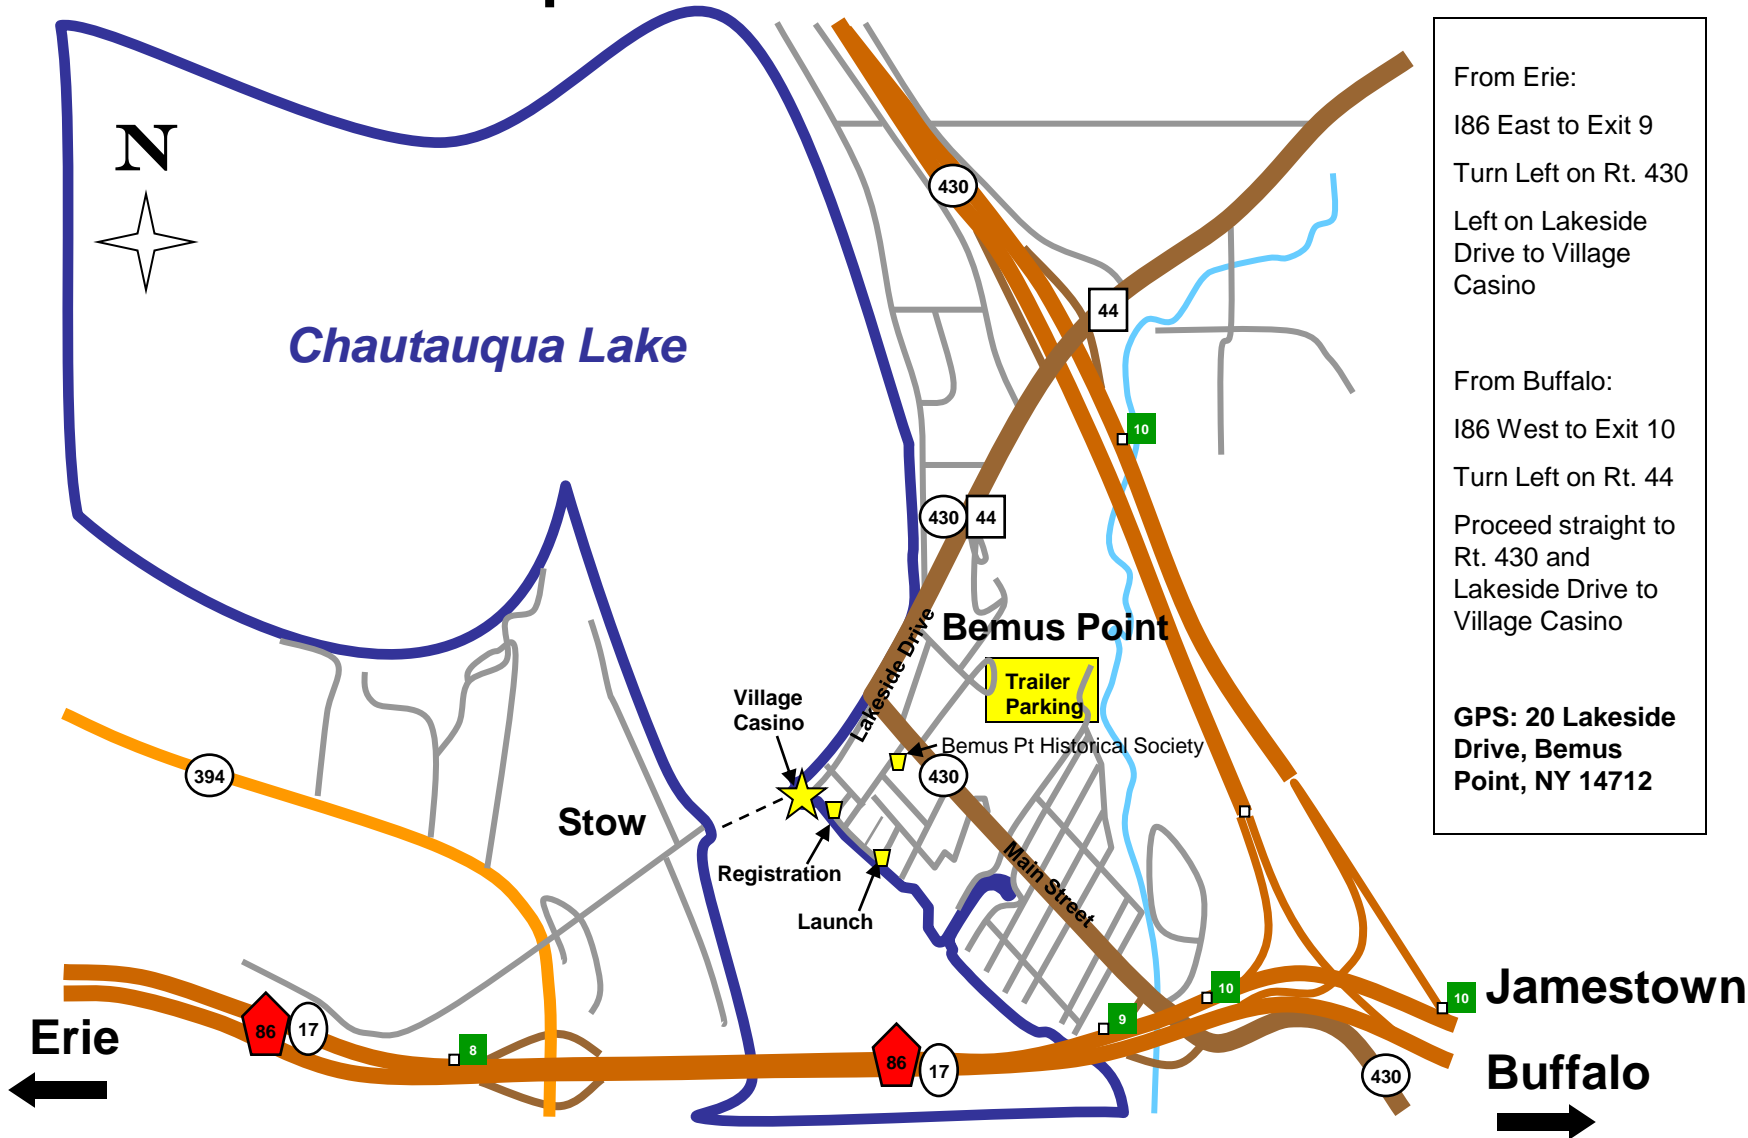

# Chautauqua Lake Twin Tier Boat Show

From Erie:  
I86 East to Exit 9  
Turn Left on Rt. 430  
Left on Lakeside Drive to Village Casino

From Buffalo:  
I86 West to Exit 10  
Turn Left on Rt. 44  
Proceed straight to Rt. 430 and Lakeside Drive to Village Casino

**GPS: 20 Lakeside Drive, Bemus Point, NY 14712**